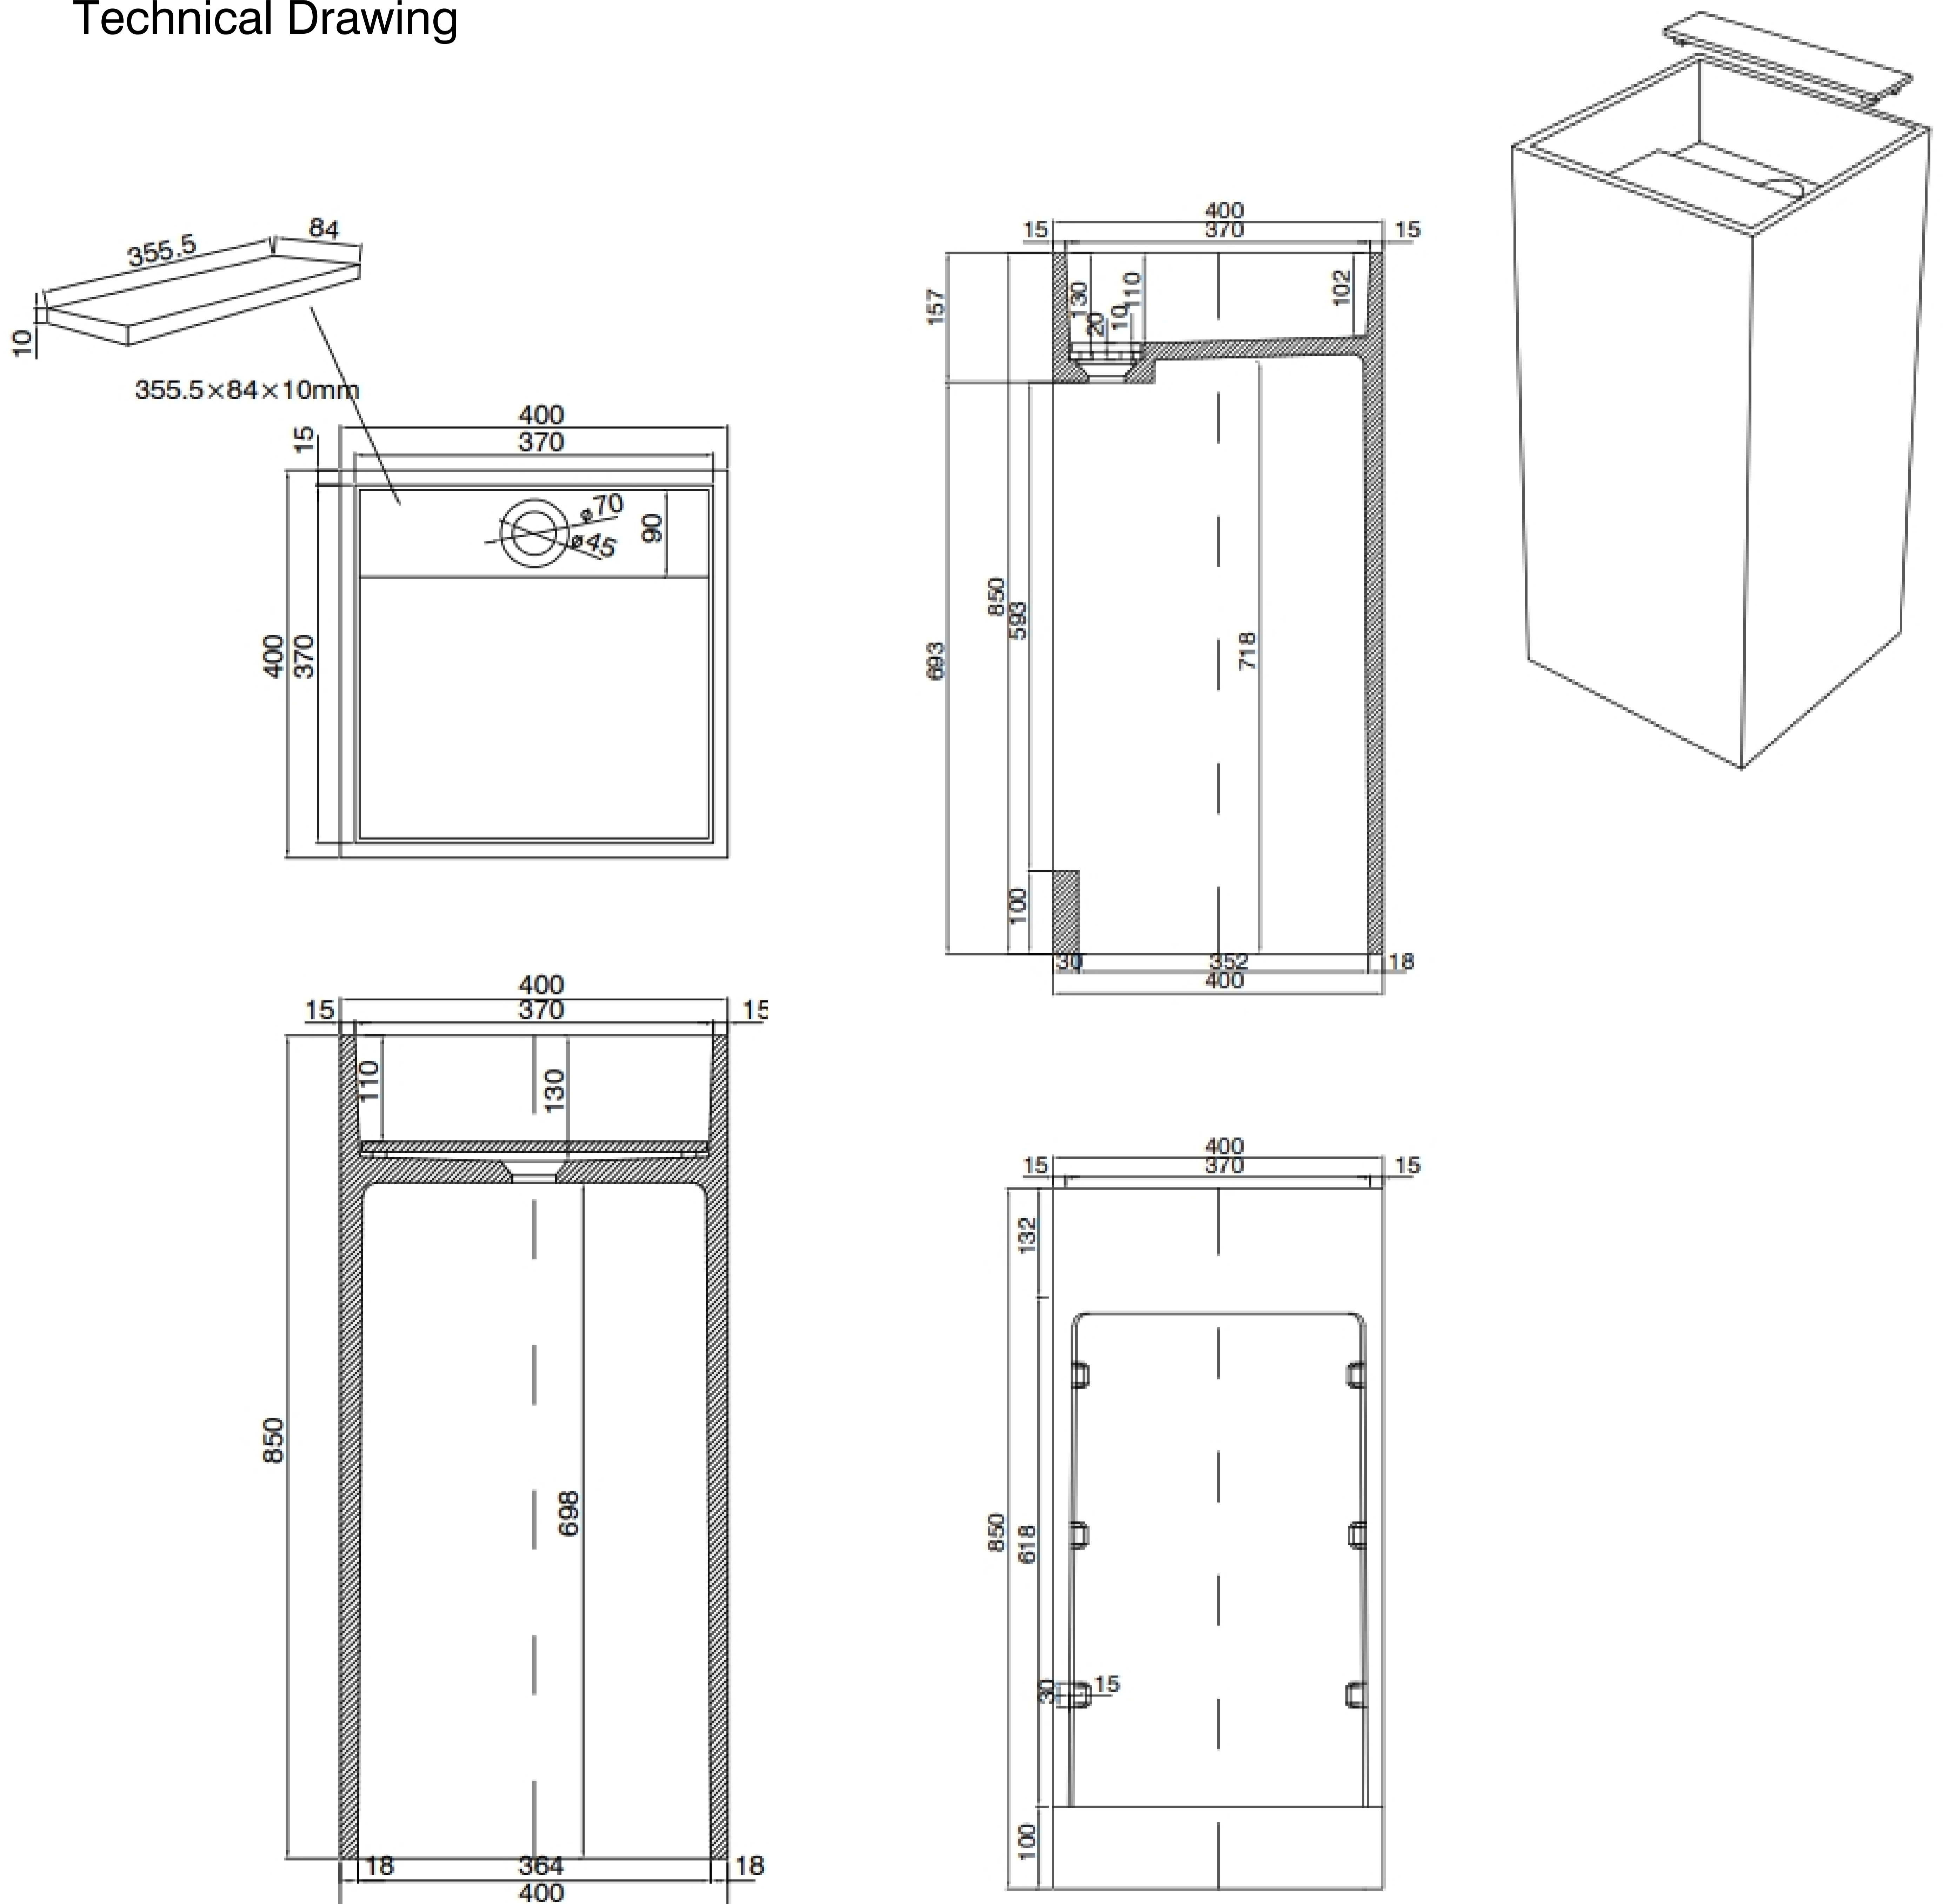

Freestanding Basin

Product Code : **7509**

Technical Drawing

All dimension are in **mm**